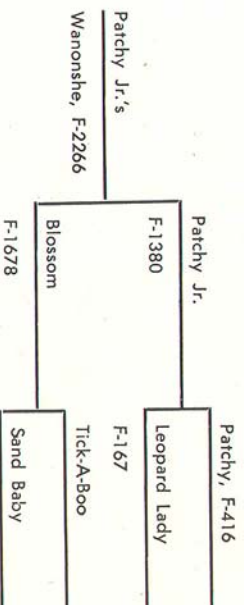

PATCHY JR'S WANONSHE, F-2266

BREEDING FOR SPEED AND ACTION

George Rex and Opal Norris

Route 1, Box 132
Hagerman, New Mexico

2 1/2 miles South and 4 miles West of Hagerman

SEPTEMBER, 1964

Also Standing:

Cuchara Sultan by High Hand